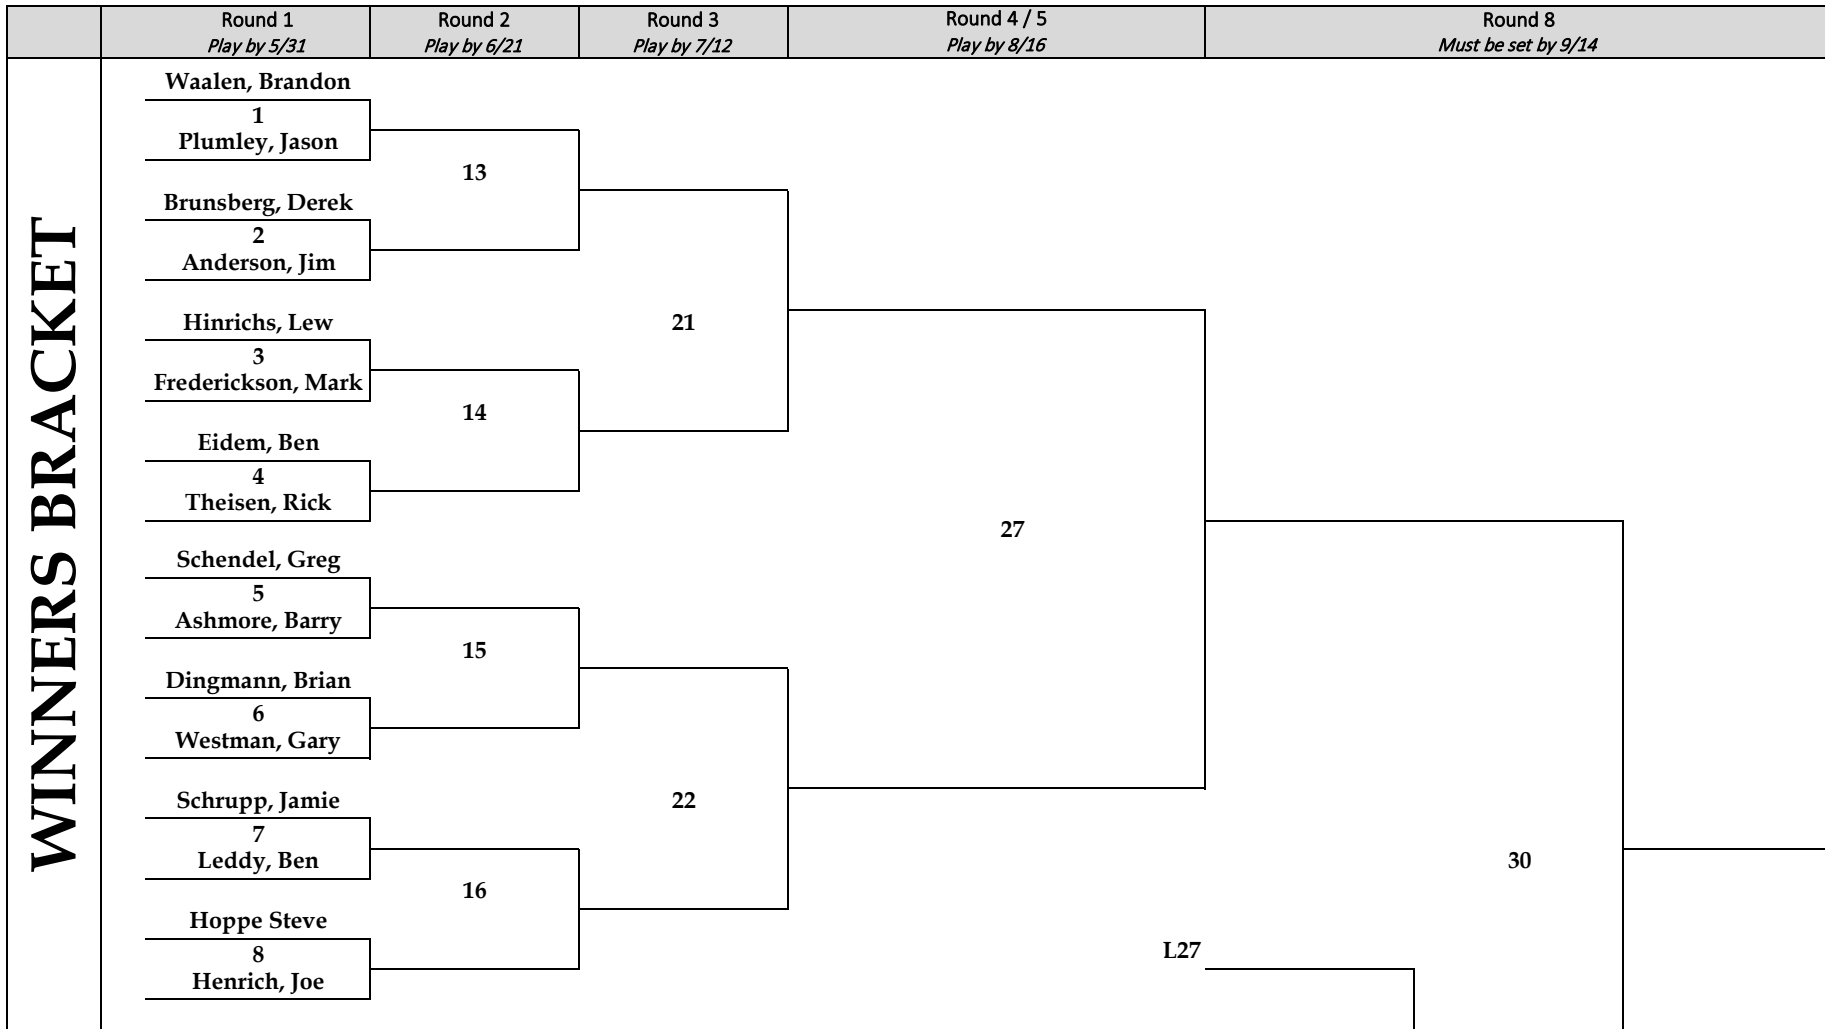

INDIVIDUAL MATCH PLAY - FLIGHT 2

LOSERS BRACKET

L30 If First Loss