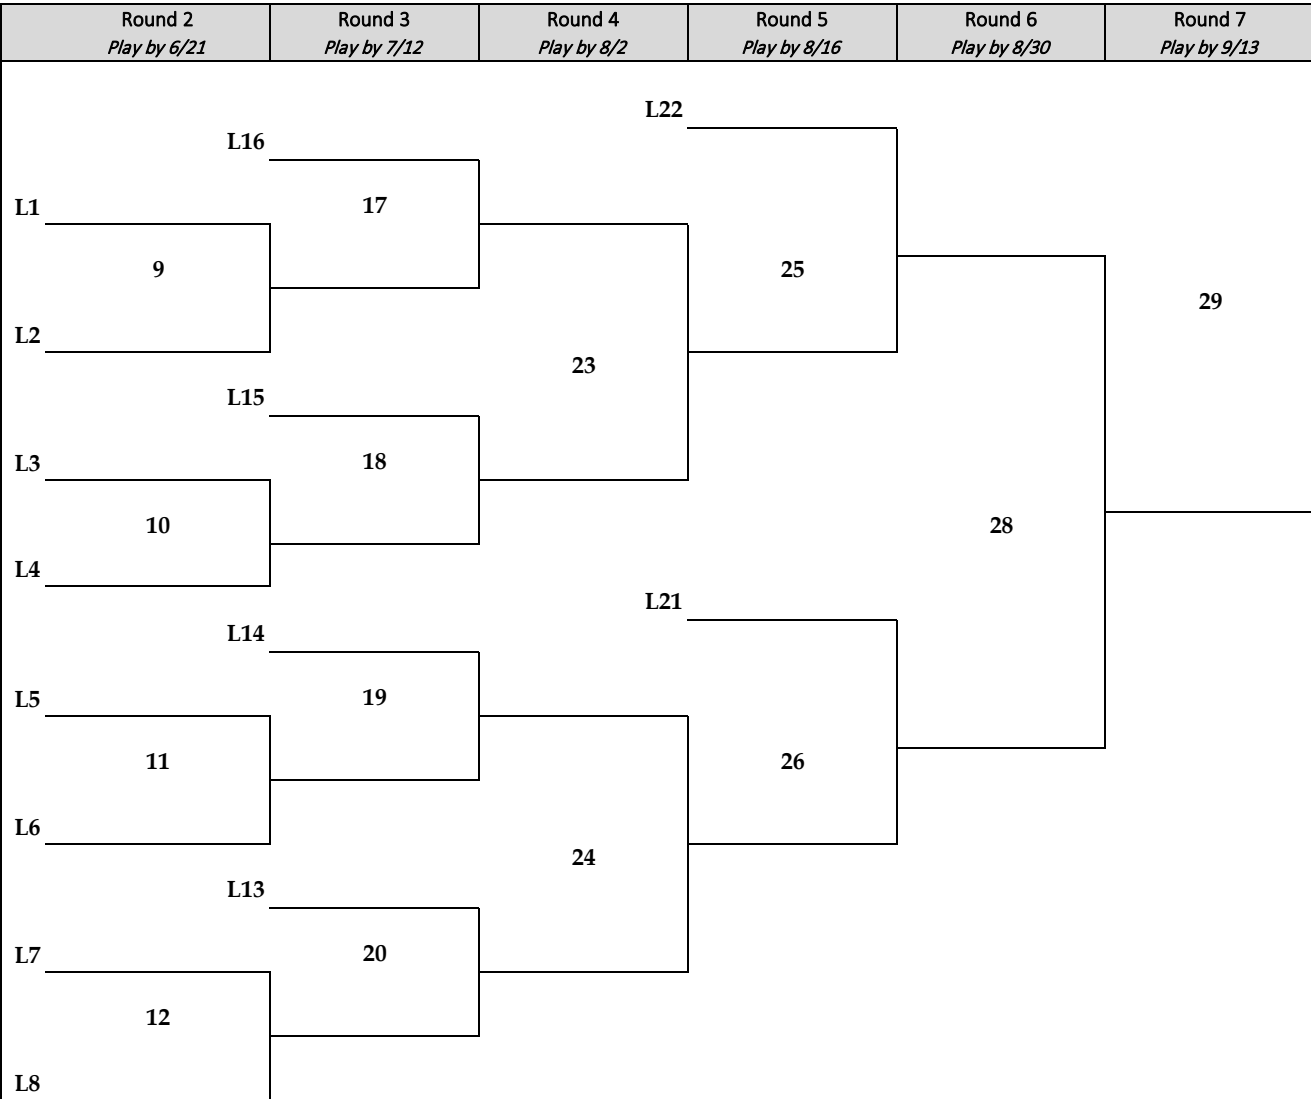

INDIVIDUAL MATCH PLAY - FLIGHT 2

LOSERS BRACKET

L30 If First Loss