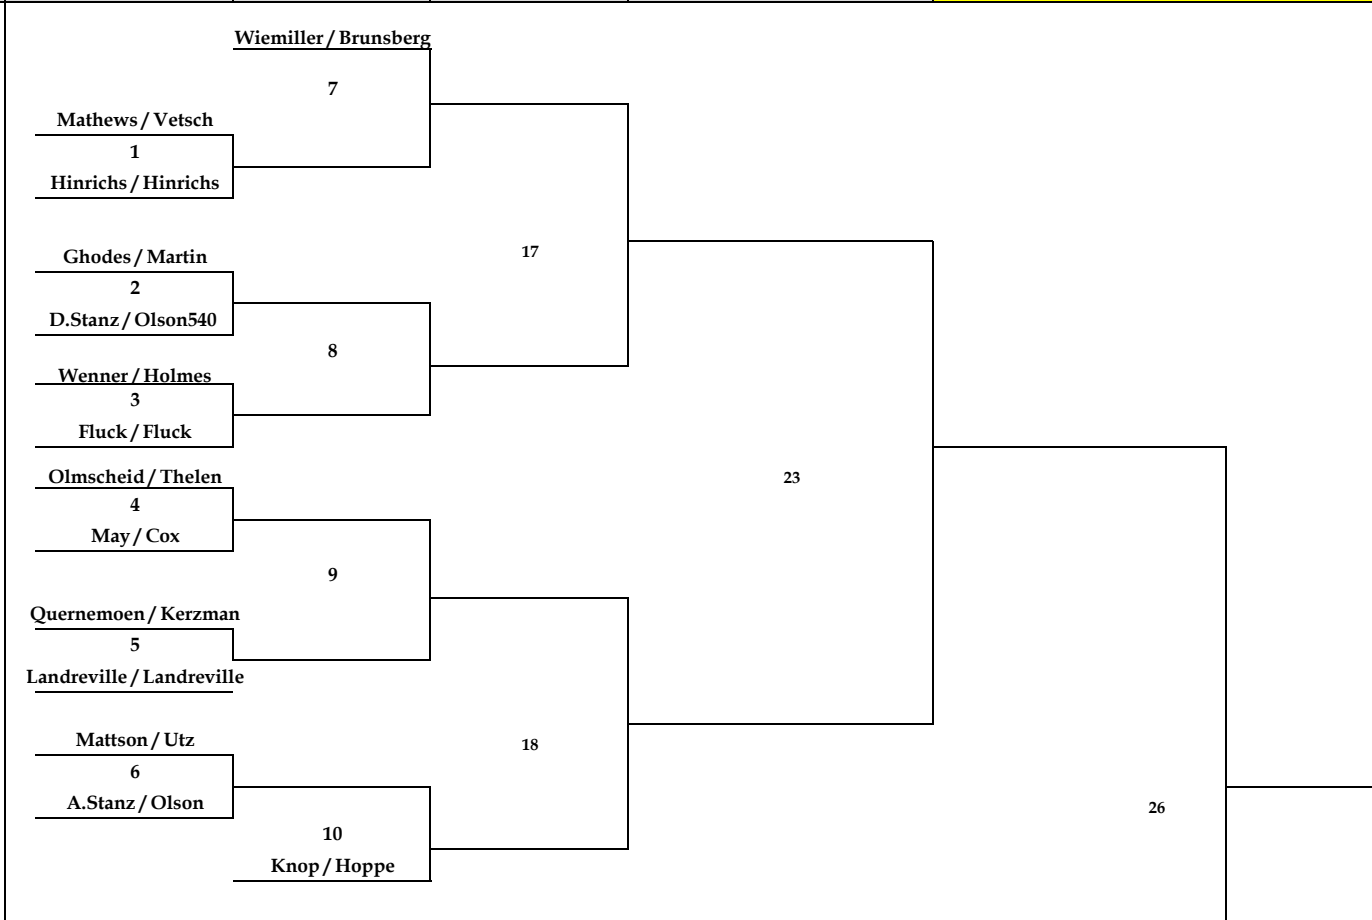

CLASSIC MATCH PLAY - FLIGHT 1

Round 1 <i>Play by 5/27</i>	Round 2 <i>Play by 6/17</i>	Round 3 <i>Play by 7/8</i>	Round 4 / 5 <i>Play by 8/12</i>	Round 8 <i>Must be set by 9/14</i>	
--------------------------------	--------------------------------	-------------------------------	------------------------------------	---------------------------------------	--

WINNERS BRACKET

LOSERS BRACKET

CHAMPION