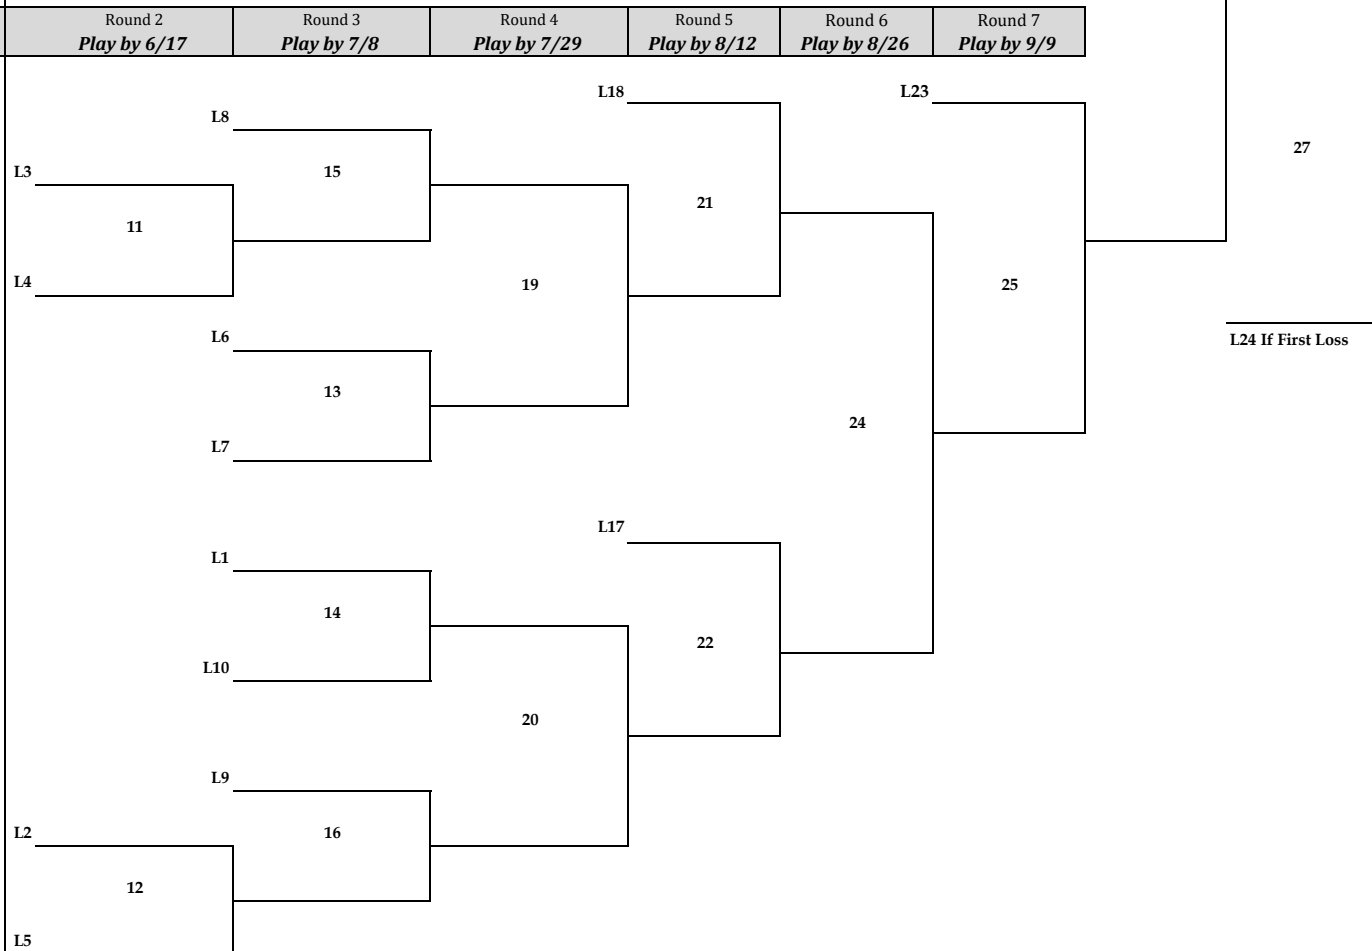

CLASSIC MATCH PLAY - FLIGHT 1

Round 1 <i>Play by 5/27</i>	Round 2 <i>Play by 6/17</i>	Round 3 <i>Play by 7/8</i>	Round 4 / 5 <i>Play by 8/12</i>	Round 8 <i>Must be set by 9/14</i>	
--------------------------------	--------------------------------	-------------------------------	------------------------------------	---------------------------------------	--

WINNERS BRACKET

LOSERS BRACKET

CHAMPION