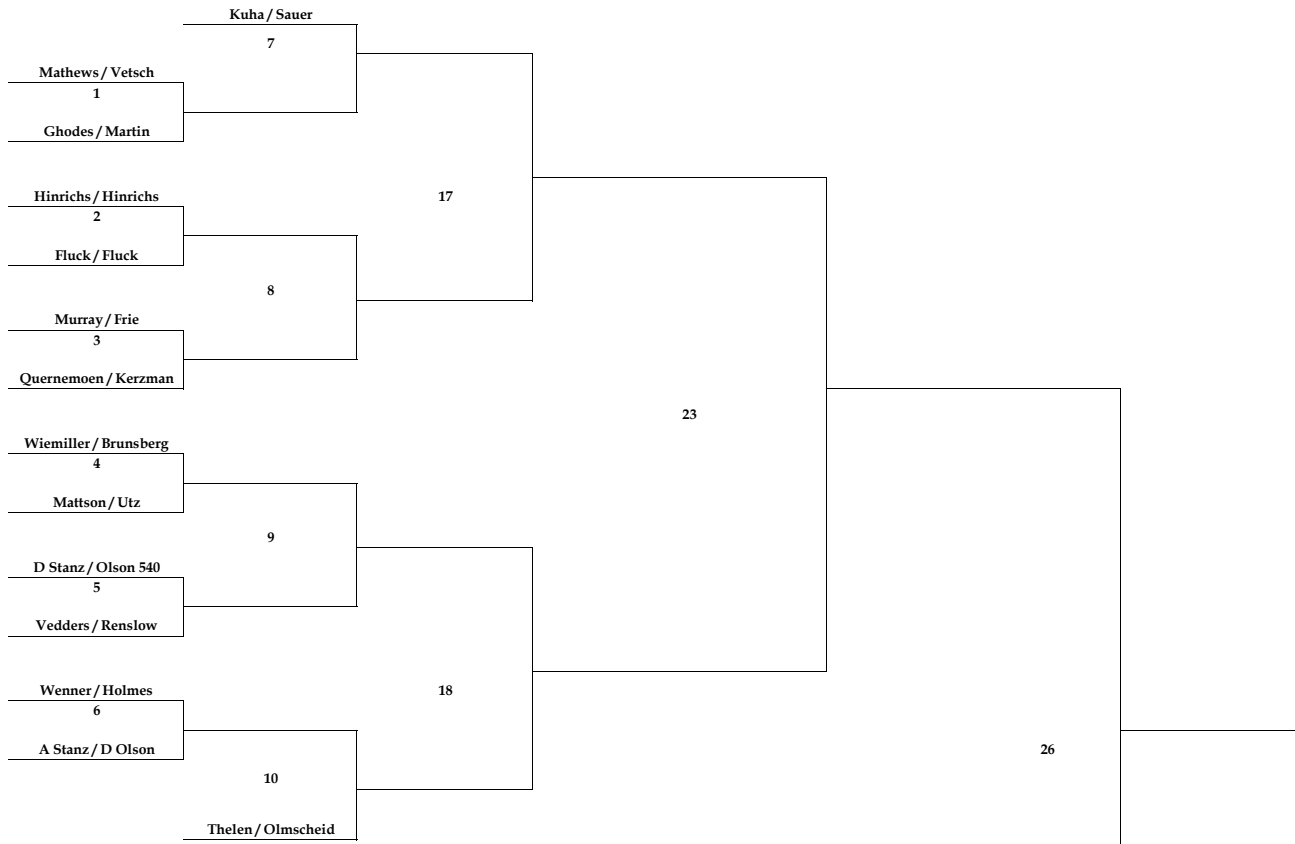

CLASSIC MATCH PLAY - FLIGHT 1

Round 1 <i>Play by 5/28</i>	Round 2 <i>Play by 6/18</i>	Round 3 <i>Play by 7/9</i>	Round 4 / 5 <i>Play by 8/13</i>	Round 8 <i>Must be set by 9/12</i>
--------------------------------	--------------------------------	-------------------------------	------------------------------------	---------------------------------------

WINNERS BRACKET

Round 2 <i>Play by 6/18</i>	Round 3 <i>Play by 7/9</i>	Round 4 <i>Play by 7/30</i>	Round 5 <i>Play by 8/13</i>	Round 6 <i>Play by 8/27</i>	Round 7 <i>Play by 9/10</i>
--------------------------------	-------------------------------	--------------------------------	--------------------------------	--------------------------------	--------------------------------

LOSERS BRACKET