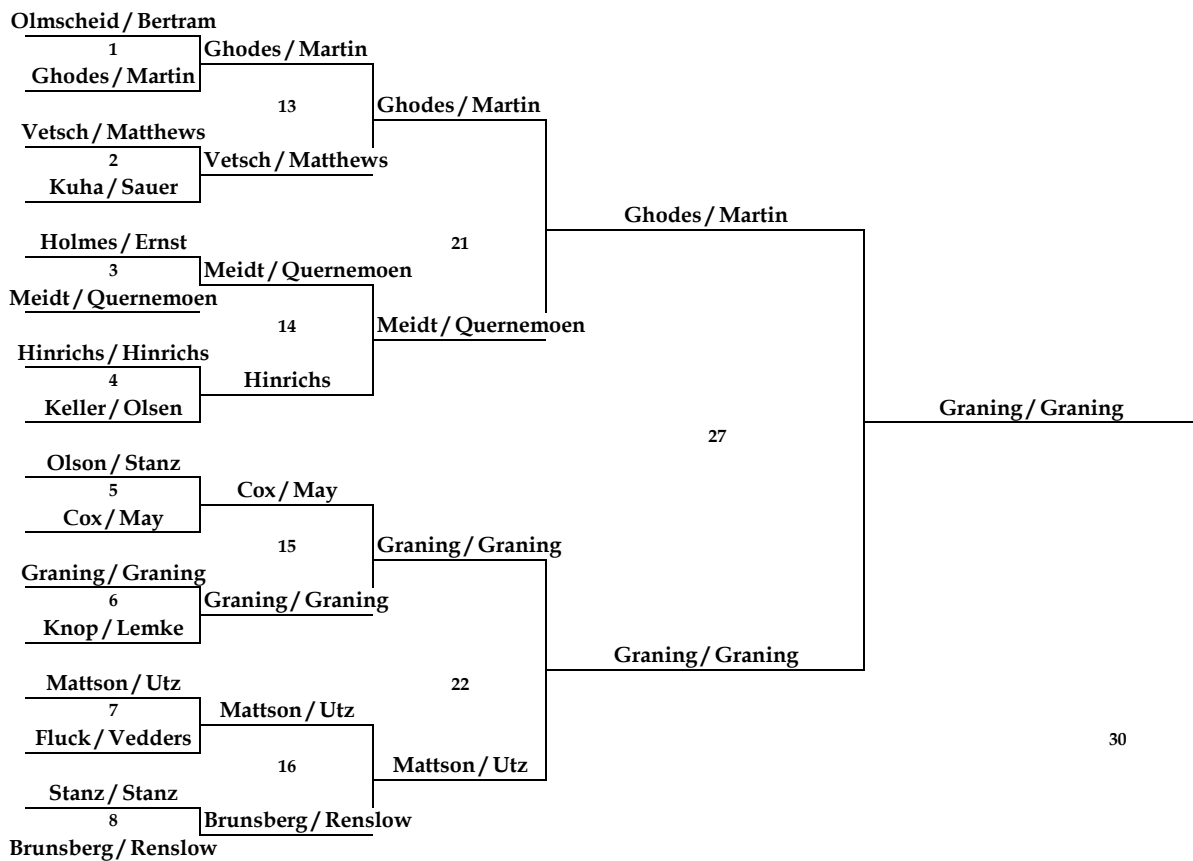

CLASSIC MATCH PLAY - FLIGHT 1

Round 1 <i>Play by 5/29</i>	Round 2 <i>Play by 6/19</i>	Round 3 <i>Play by 7/10</i>	Round 4 / 5 <i>Play by 8/14</i>	Round 8 <b>Must be set by 9/12</b>
--------------------------------	--------------------------------	--------------------------------	------------------------------------	---------------------------------------

WINNERS BRACKET

Round 2 <i>Play by 6/19</i>	Round 3 <i>Play by 7/10</i>	Round 4 <i>Play by 7/31</i>	Round 5 <i>Play by 8/14</i>	Round 6 <i>Play by 8/28</i>	Round 7 <i>Play by 9/11</i>
--------------------------------	--------------------------------	--------------------------------	--------------------------------	--------------------------------	--------------------------------

LOSERS BRACKET

CHAMPION