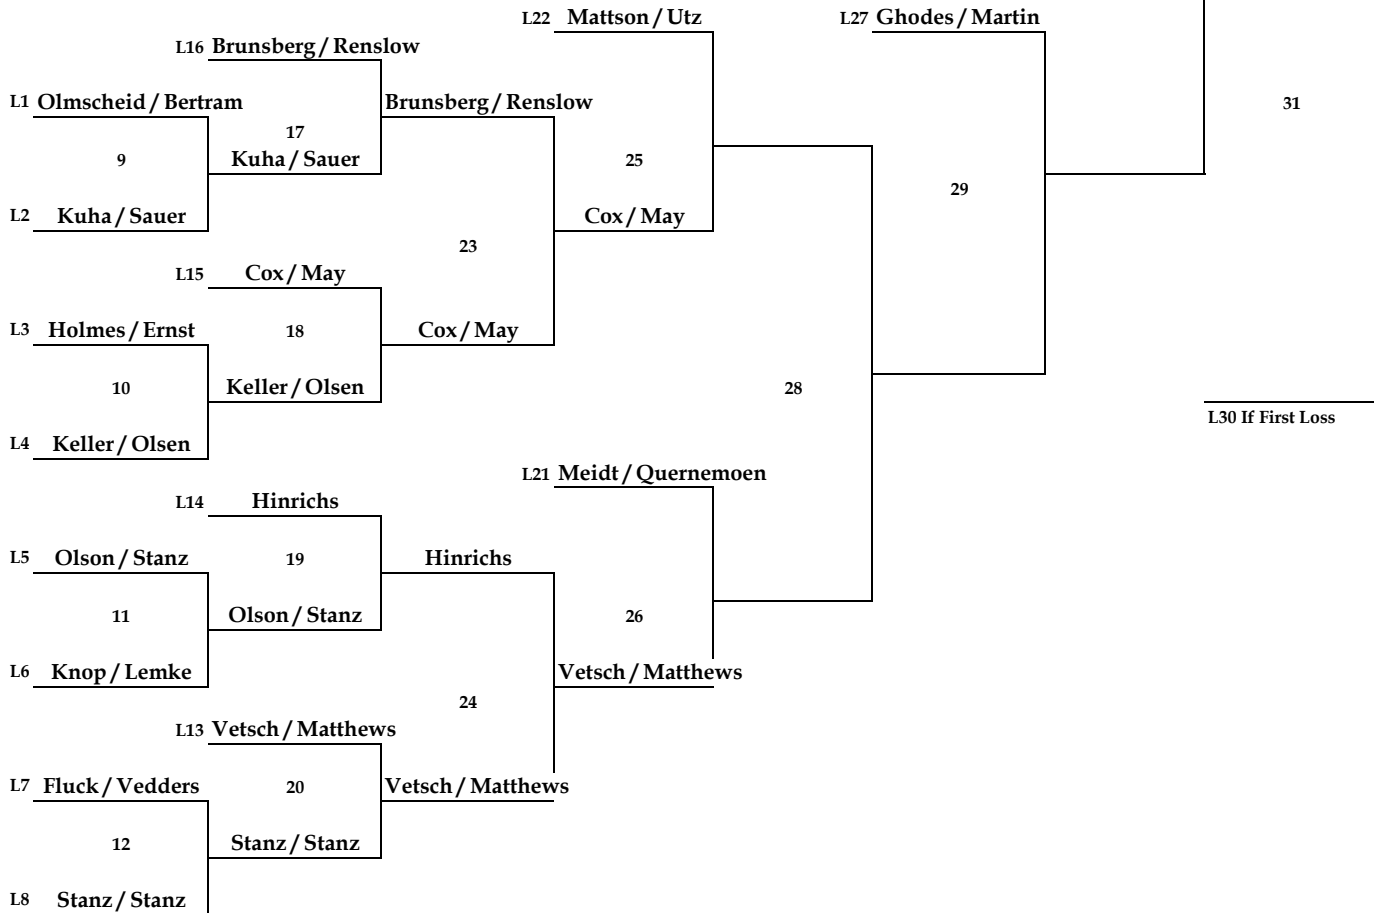

CLASSIC MATCH PLAY - FLIGHT 1

Round 1 <i>Play by 5/29</i>	Round 2 <i>Play by 6/19</i>	Round 3 <i>Play by 7/10</i>	Round 4 / 5 <i>Play by 8/14</i>	Round 8 <b>Must be set by 9/12</b>
--------------------------------	--------------------------------	--------------------------------	------------------------------------	---------------------------------------

WINNERS BRACKET

Round 2 <i>Play by 6/19</i>	Round 3 <i>Play by 7/10</i>	Round 4 <i>Play by 7/31</i>	Round 5 <i>Play by 8/14</i>	Round 6 <i>Play by 8/28</i>	Round 7 <i>Play by 9/11</i>
--------------------------------	--------------------------------	--------------------------------	--------------------------------	--------------------------------	--------------------------------

LOSERS BRACKET

CHAMPION