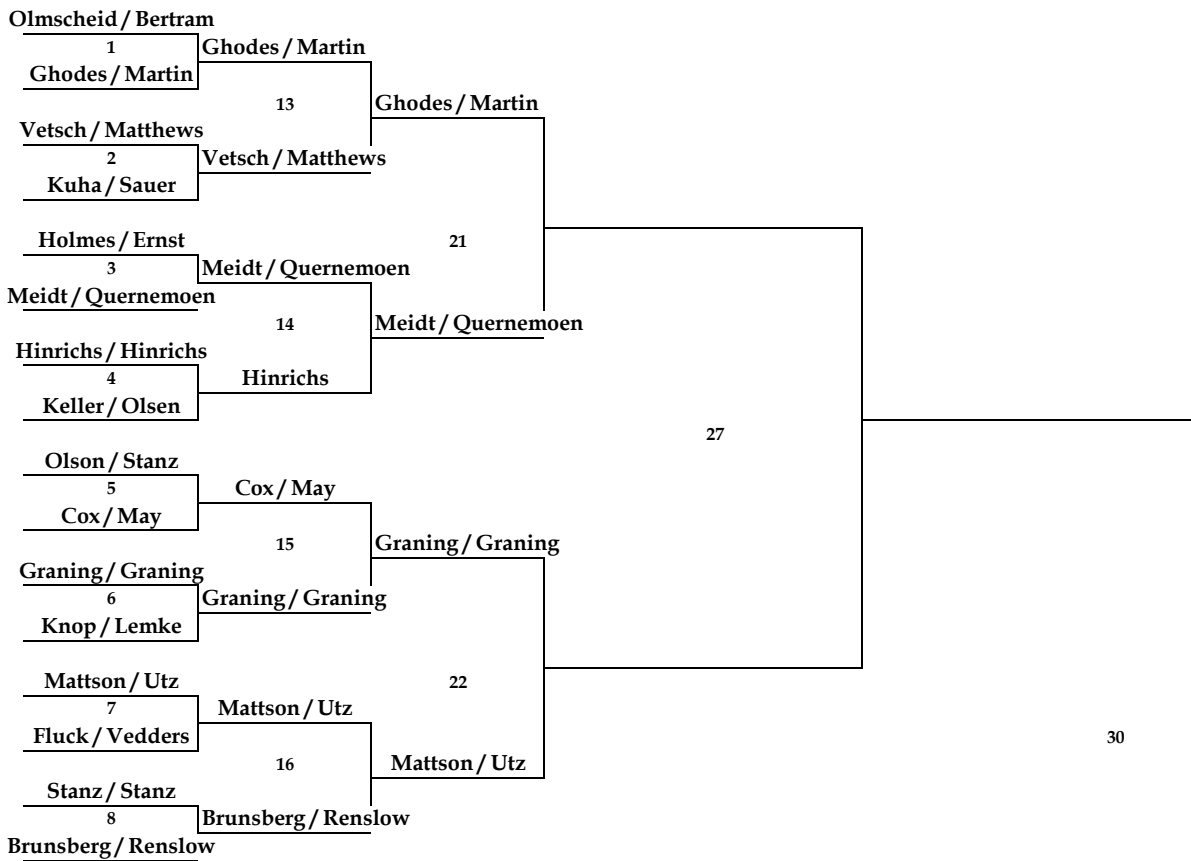

CLASSIC MATCH PLAY - FLIGHT 1

Round 1 <i>Play by 5/29</i>	Round 2 <i>Play by 6/19</i>	Round 3 <i>Play by 7/10</i>	Round 4 / 5 <i>Play by 8/14</i>	Round 8 <b>Must be set by 9/12</b>
--------------------------------	--------------------------------	--------------------------------	------------------------------------	---------------------------------------

WINNERS BRACKET

LOSERS BRACKET