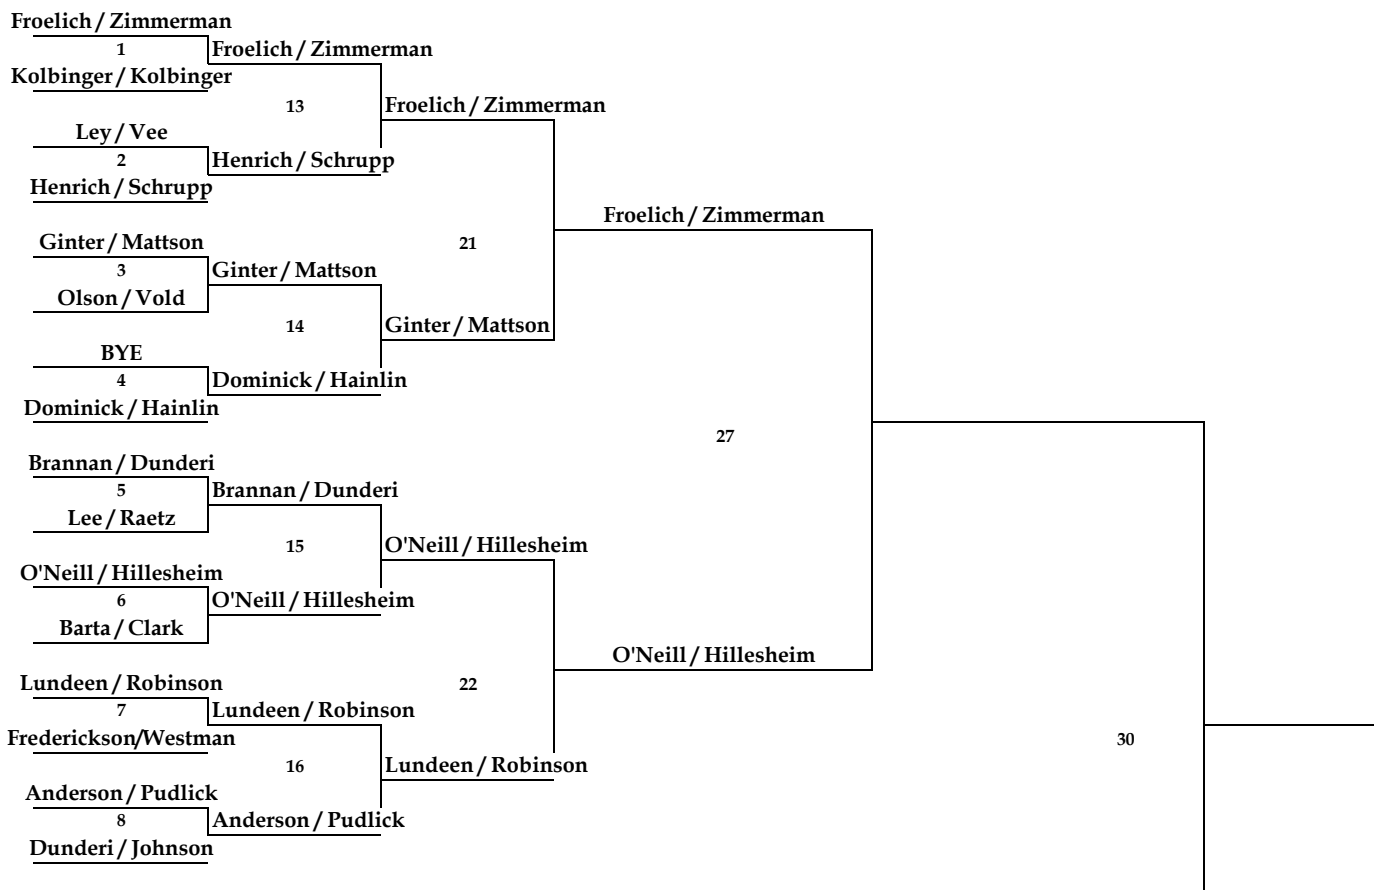

CLASSIC MATCH PLAY - FLIGHT 2

Round 1 <i>Play by 5/29</i>	Round 2 <i>Play by 6/19</i>	Round 3 <i>Play by 7/10</i>	Round 4 / 5 <i>Play by 8/14</i>	Round 8 <b>Must be set by 9/12</b>
--------------------------------	--------------------------------	--------------------------------	------------------------------------	---------------------------------------

WINNERS BRACKET

LOSERS BRACKET