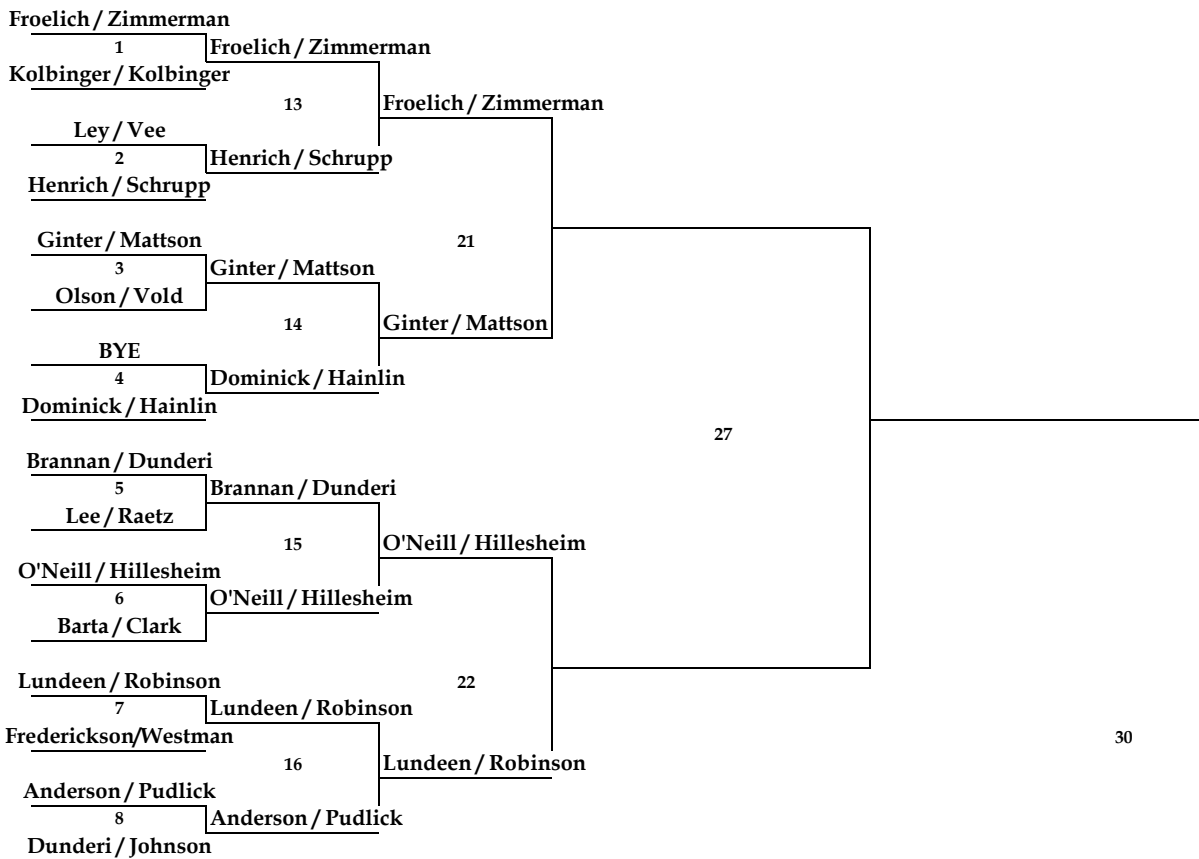

CLASSIC MATCH PLAY - FLIGHT 2

Round 1 <i>Play by 5/29</i>	Round 2 <i>Play by 6/19</i>	Round 3 <i>Play by 7/10</i>	Round 4 / 5 <i>Play by 8/14</i>	Round 8 Must be set by 9/12
--------------------------------	--------------------------------	--------------------------------	------------------------------------	---------------------------------------

WINNERS BRACKET

LOSERS BRACKET