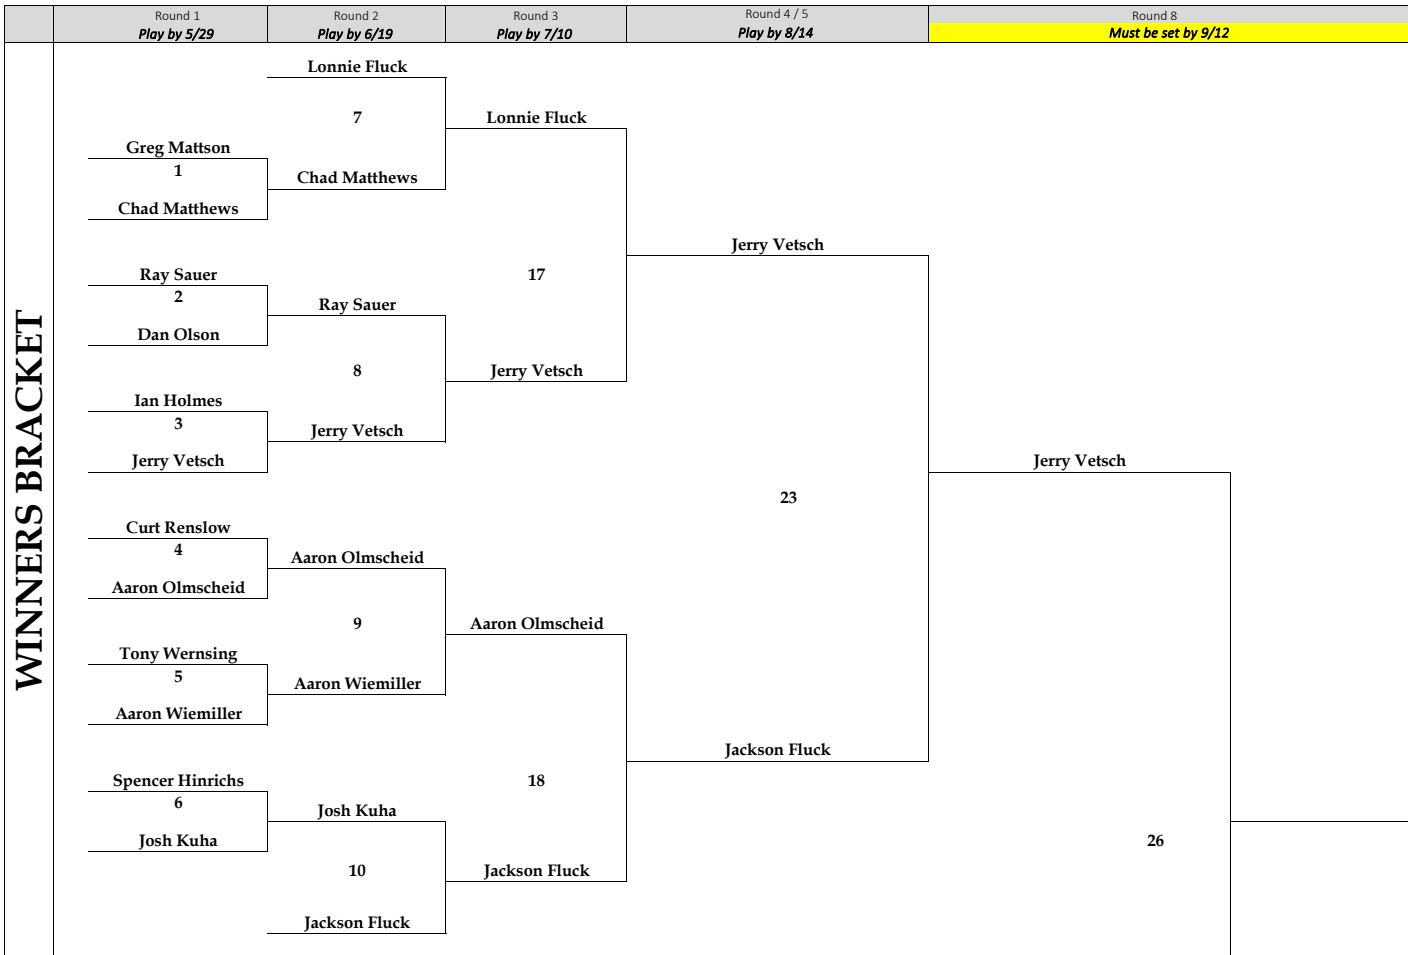

INDIVIDUAL MATCH PLAY - FLIGHT 1

27 CHAMPION

L26 If First Loss